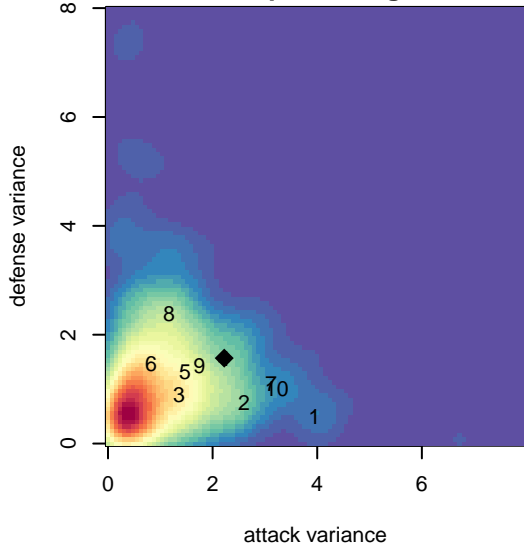

## PacNW Maroon B98

Pacific Northwest SC  
 Tukwila, WA  
 B98 total strength=1867  
 attack=46.72 defense=34.83  
 fall league = RCL B98 Div 1

alt names used:  
 PACIFIC NORTHWEST SCPACNW 98 MAROC  
 PACIFIC NORTHWEST SC PACNW 98 MAROI  
 PacNW B98 Maroon A  
 PACIFIC NORTHWEST SC 98 MAROON (WA)  
 PacNW B98 Maroon A  
 PacNW 98 Maroon

**attack and defense variance (black dot)  
relative to other teams  
and top 10 in region**

**attack and defense rating  
relative to others at age  
and all opponents in last 13 months**

**Performance relative to 13 month average**