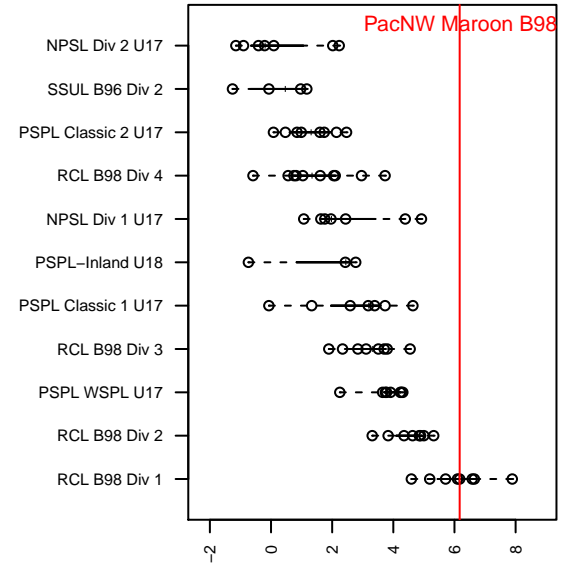

## PacNW Maroon B98

Pacific Northwest SC  
 Tukwila, WA  
 B98 total strength=1867  
 attack=46.72 defense=34.83  
 fall league = RCL B98 Div 1

alt names used:  
 PACIFIC NORTHWEST SCPACNW 98 MAROC  
 PACIFIC NORTHWEST SC PACNW 98 MAROI  
 PacNW B98 Maroon A  
 PACIFIC NORTHWEST SC 98 MAROON (WA)  
 PacNW B98 Maroon A  
 PacNW 98 Maroon

**attack and defense variance (black dot)  
relative to other teams  
and top 10 in region**

**attack and defense rating  
relative to others at age  
and all opponents in last 13 months**

**Performance relative to 13 month average**