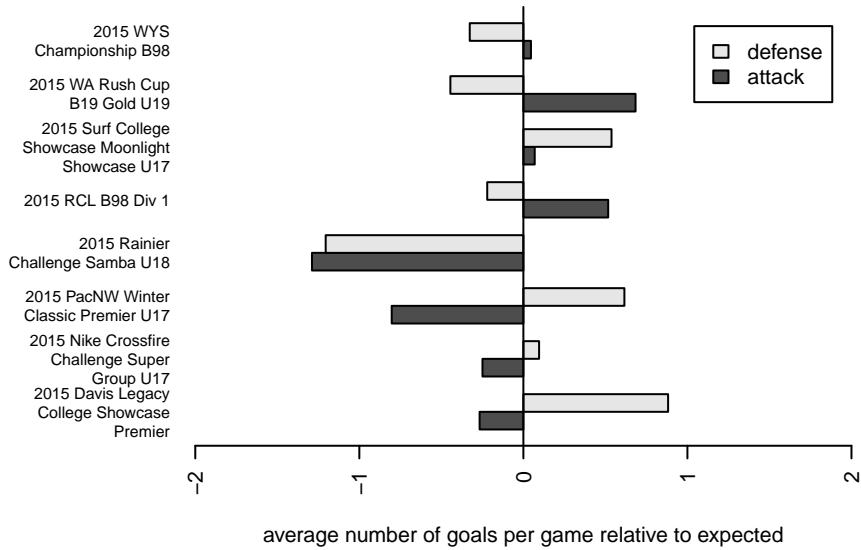

## PacNW Maroon B98

Pacific Northwest SC  
 Tukwila, WA  
 B98 total strength=1867  
 attack=46.72 defense=34.83  
 fall league = RCL B98 Div 1

alt names used:  
 PACIFIC NORTHWEST SCPACNW 98 MAROC  
 PACIFIC NORTHWEST SC PACNW 98 MAROI  
 PacNW B98 Maroon A  
 PACIFIC NORTHWEST SC 98 MAROON (WA)  
 PacNW B98 Maroon A  
 PacNW 98 Maroon

Venues played:  
 2015 Rainier Challenge Samba U18  
 2015 Nike Crossfire Challenge Super Group U'  
 2015 Davis Legacy College Showcase Premier  
 2015 WA Rush Cup B19 Gold U19  
 2015 RCL B98 Div 1  
 2015 Surf College Showcase Moonlight Showc  
 2015 PacNW Winter Classic Premier U17  
 2015 WYS Championship B98

**attack and defense variance (black dot)  
relative to other teams  
and top 10 in region**

**attack and defense rating  
relative to others at age  
and all opponents in last 13 months**

**Performance relative to 13 month average**