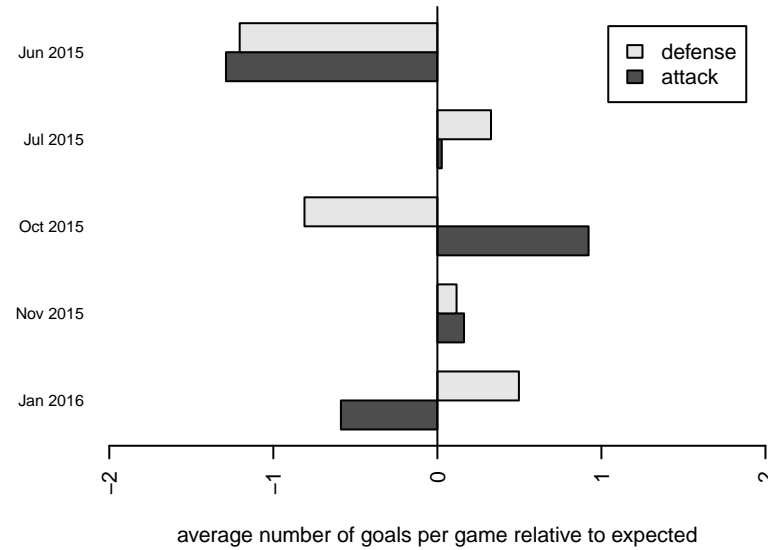

Performance relative to 13 month average