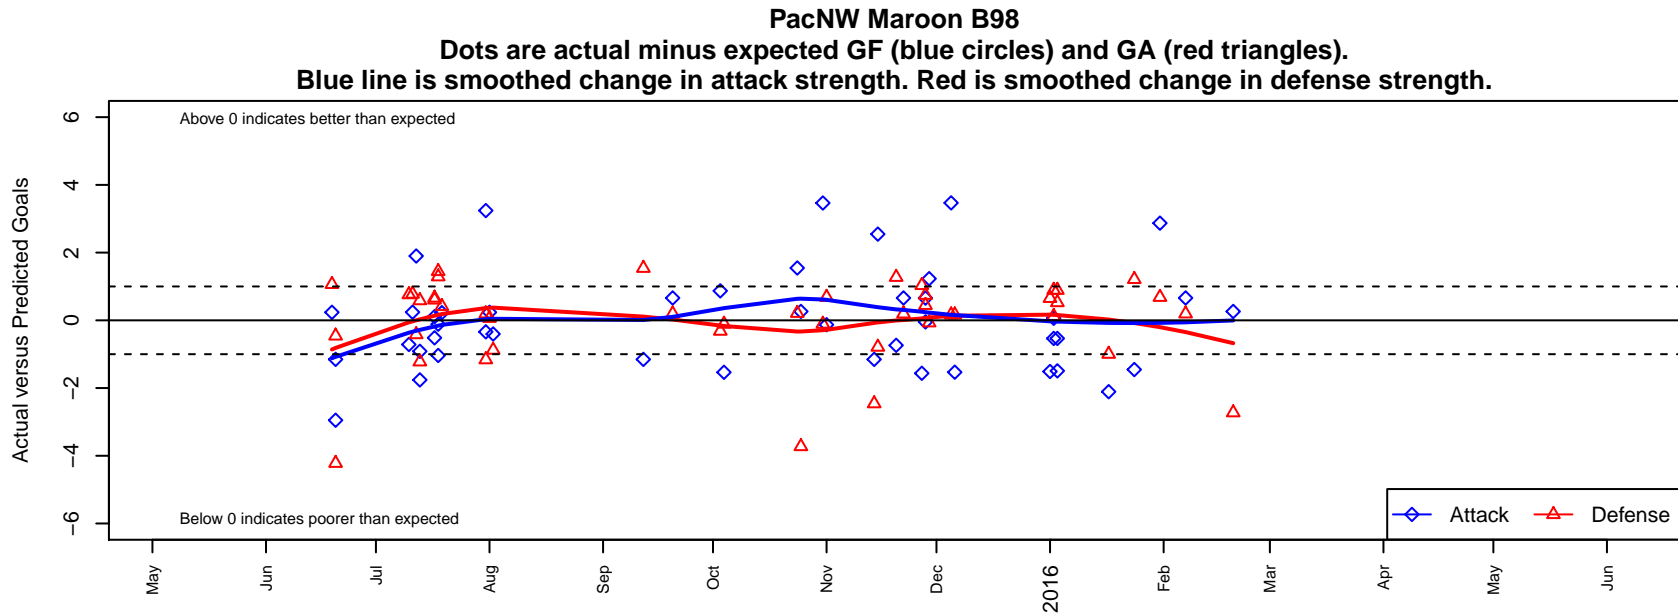

## PacNW Maroon B98

Pacific Northwest SC  
 Tukwila, WA  
 B98 total strength=1867  
 attack=46.72 defense=34.83  
 fall league = RCL B98 Div 1

alt names used:  
 PACIFIC NORTHWEST SCPACNW 98 MAROC  
 PACIFIC NORTHWEST SC PACNW 98 MAROI  
 PacNW B98 Maroon A  
 PACIFIC NORTHWEST SC 98 MAROON (WA)  
 PacNW B98 Maroon A  
 PacNW 98 Maroon

**attack and defense variance (black dot)  
relative to other teams  
and top 10 in region**

**attack and defense rating  
relative to others at age  
and all opponents in last 13 months**

**Performance relative to 13 month average**