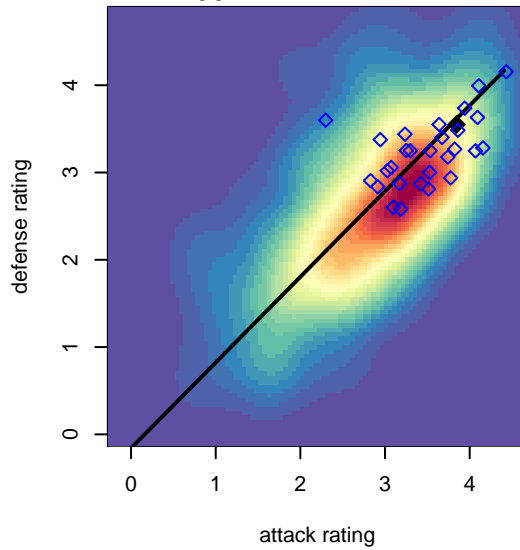

## PacNW Maroon B98

Pacific Northwest SC  
 Tukwila, WA  
 B98 total strength=1867  
 attack=46.72 defense=34.83  
 fall league = RCL B98 Div 1

alt names used:  
 PACIFIC NORTHWEST SCPACNW 98 MAROC  
 PACIFIC NORTHWEST SC PACNW 98 MAROI  
 PacNW B98 Maroon A  
 PACIFIC NORTHWEST SC 98 MAROON (WA)  
 PacNW B98 Maroon A  
 PacNW 98 Maroon

**attack and defense variance (black dot)  
relative to other teams  
and top 10 in region**

**attack and defense rating  
relative to others at age  
and all opponents in last 13 months**

**Performance relative to 13 month average**